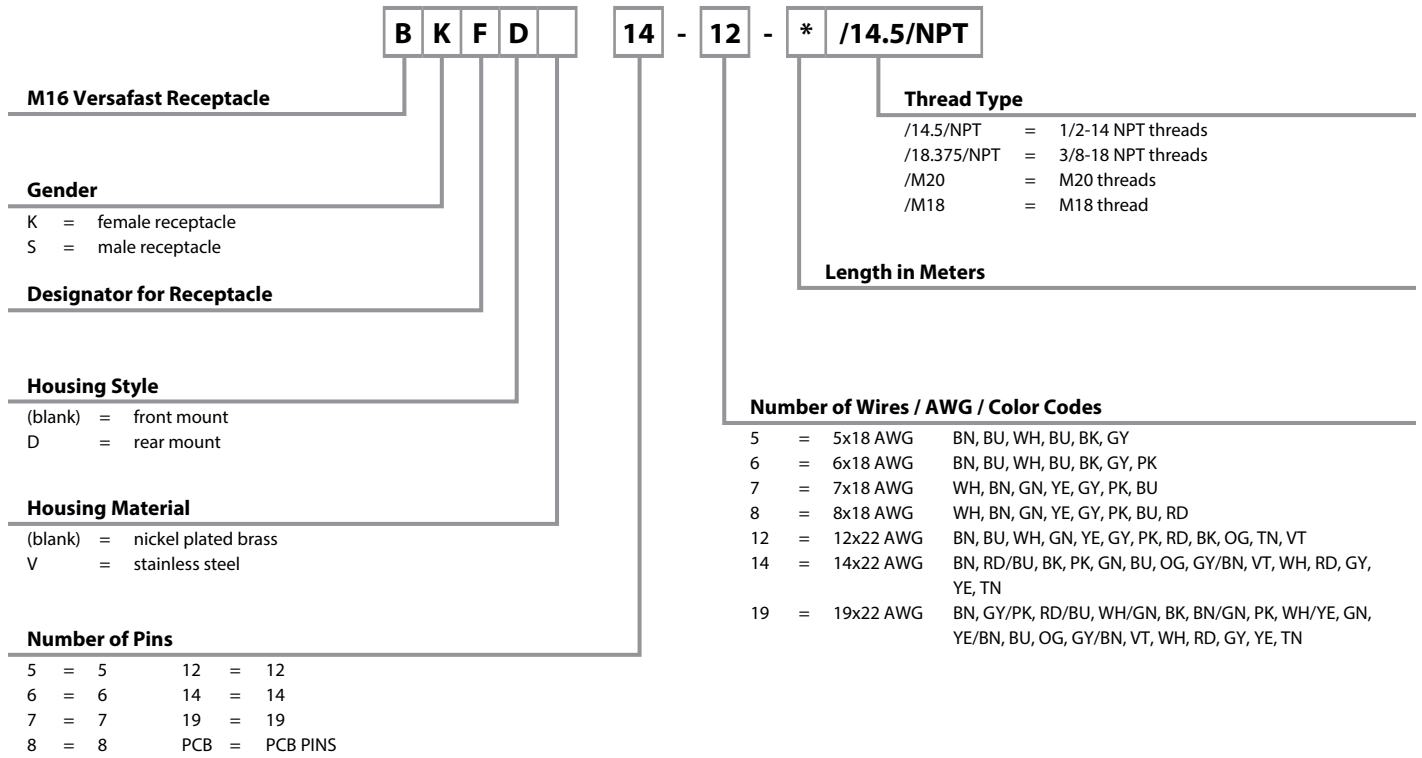

## Receptacle Part Number Key

Part Number Keys are to assist in IDENTIFICATION ONLY. Consult factory for catalog items not identified.

versafast®